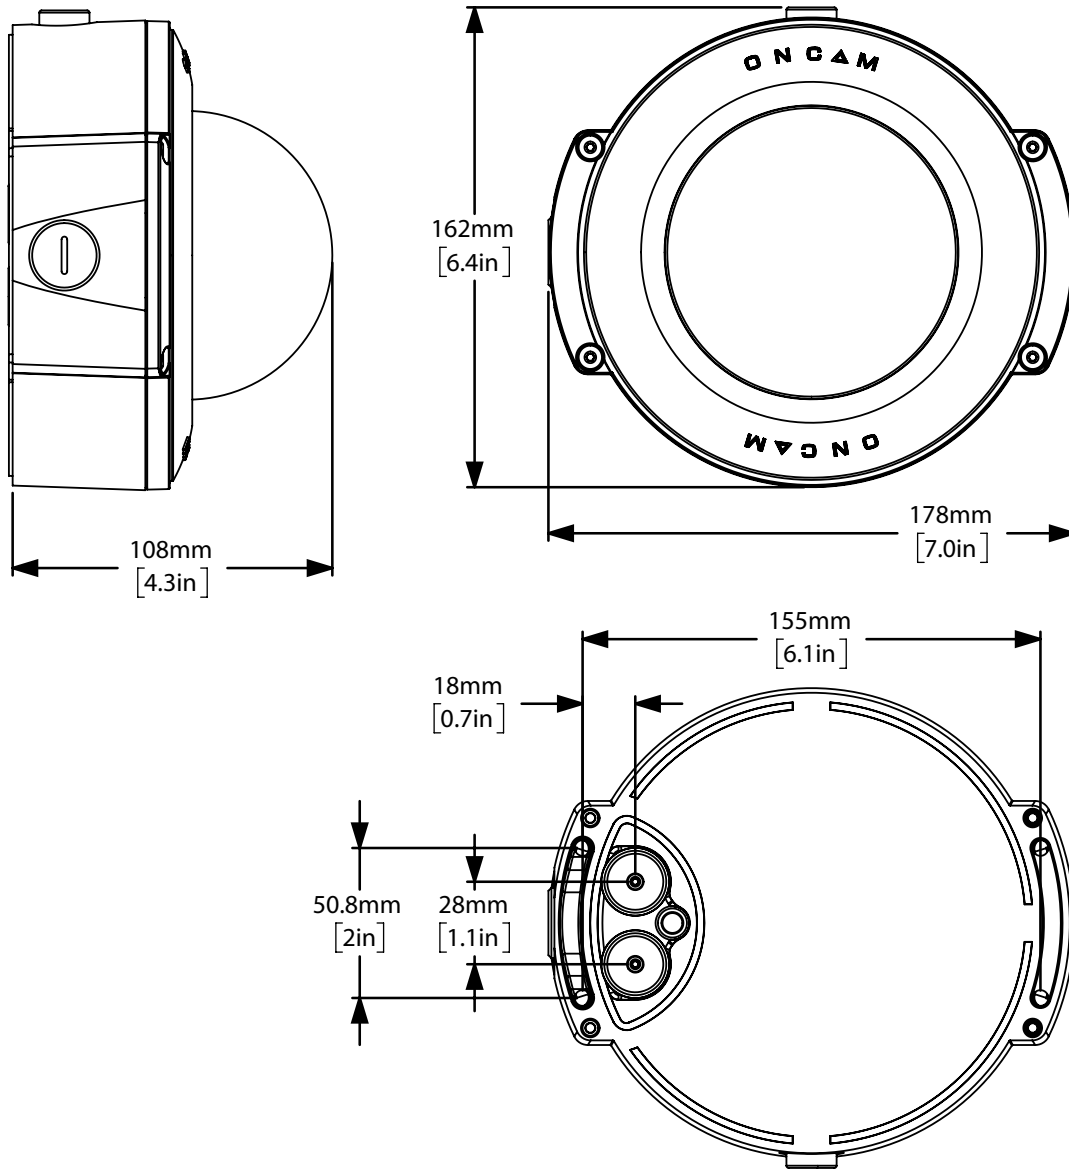

TECHNICAL SPECIFICATION

Dimensions

▲ **WARNING:** Cancer and Reproductive Harm - www.P65Warnings.ca.gov.
▲ **ADVERTENCIA:** Cáncer y Daño Reproductivo - www.P65Warnings.ca.gov.
▲ **AVERTISSEMENT:** Cancer et Troubles de l'appareil reproducteur - www.P65Warnings.ca.gov.

©2014 - 2017 Oncam Global Group AG. All rights reserved.
Oncam Grandeye is the trade name of Oncam Global Group AG. Specifications and configurations subject to change without notice.